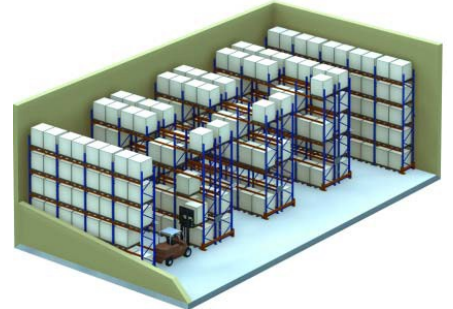

# Heavy Duty Pallet Racks

At the heart of most Store and Space structures is our famous Omega column design. Each upright is fully bolted using heavy-duty square tube bracing and base plates to ensure structural integrity and to eliminate installation delays and costs inherent in bolt-together uprights. In addition sections, we offer structural steel shapes in a virtually unlimited selection of sizes and capacities to meet your requirements. Store and Space offers a wide variety of column and beam profiles in various gages to provide our customers with the most efficient solutions possible. All uprights, beams and support components are engineered to maximum load capacities while minimizing weight to reduce cost.

## Selective Pallet Racking