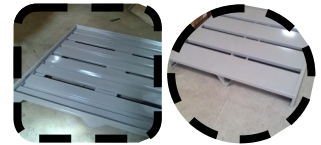

Home Appliance